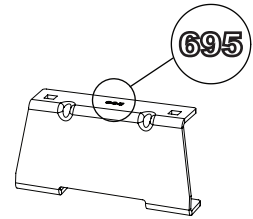

Vehicle:

Vauxhall Combo: 2001-2012
Wheel Base: Standard (L1)
Roof Height: Standard (H1)
Rear Doors: Twin / Tailgate

1

ME0693

ME0694

ME0695

ME0696

2

3

4

5

6

6

7

1.

2.