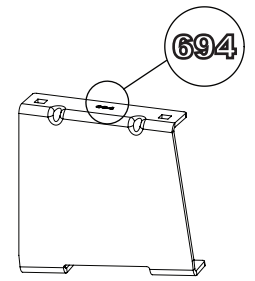

Vehicle:

Vauxhall Combo: 2001-2012
Wheel Base: Standard (L1)
Roof Height: Standard (H1)
Rear Doors: Twin / Tailgate

1

ME0693

ME0694

ME0695

ME0696

2

3

4

5

6

6

7

1.

2.