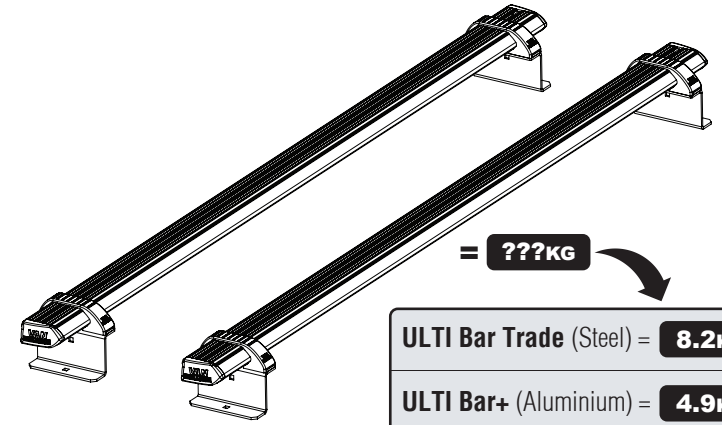

Customercare@van-guard.co.uk
UK +44 (0) 1392 368 351

MA6167

X2

MA6166

ULTI Bar Trade
(Steel)

X2

ULTI Bar+
(Aluminium)

187-2

Vehicle:

Vauxhall Combo: 2001-2012
Wheel Base: Standard (L1)
Roof Height: Standard (H1)
Rear Doors: Twin / Tailgate

1

ME0693

ME0694

ME0695

ME0696

2