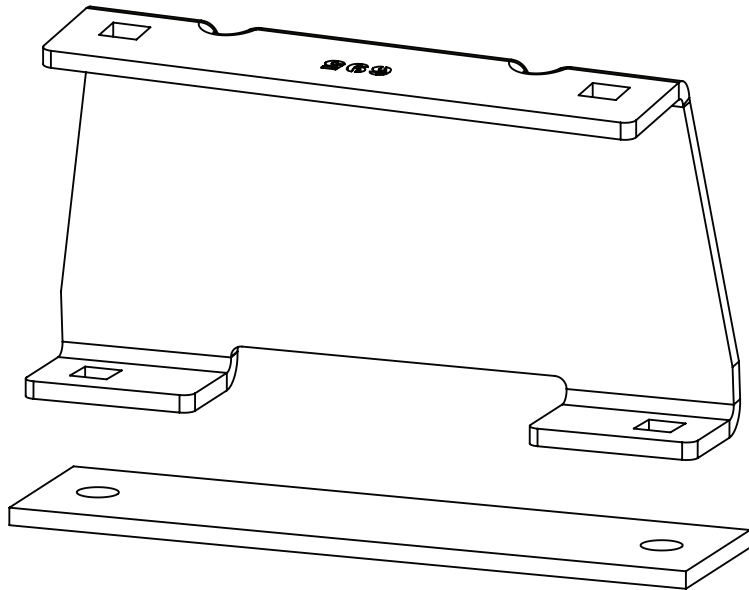

Vehicle:

Vauxhall Combo: 2001-2012
Wheel Base: Standard (L1)
Roof Height: Standard (H1)
Rear Doors: Twin / Tailgate

1

ME0693

ME0694

ME0695

ME0696

2