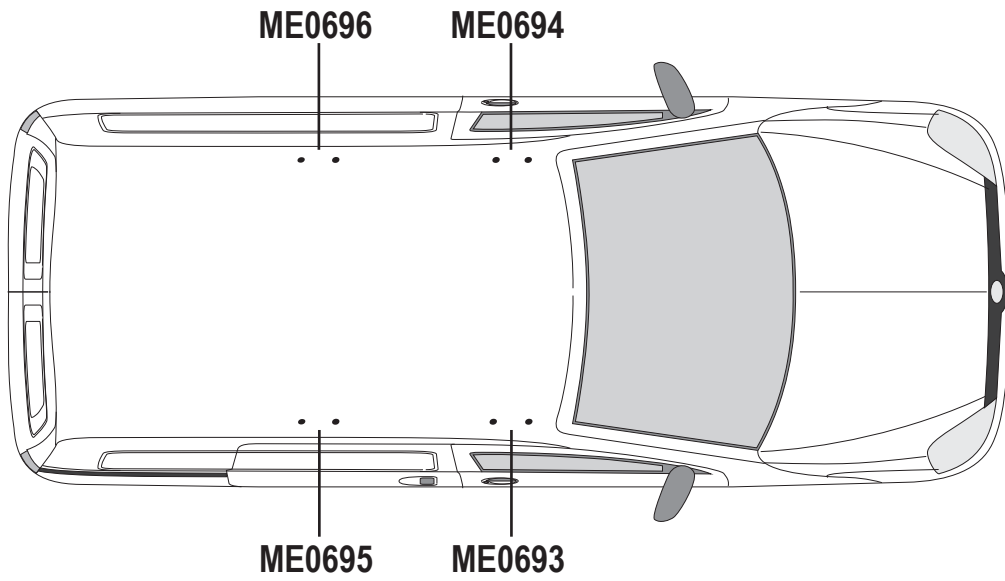

Vehicle:

Vauxhall Combo: 2001-2012
Wheel Base: Standard (L1)
Roof Height: Standard (H1)
Rear Doors: Twin / Tailgate

1

ME0693

ME0694

ME0695

ME0696

2