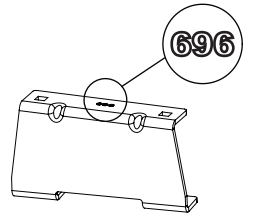

Vehicle:

Vauxhall Combo: 2001-2012
Wheel Base: Standard (L1)
Roof Height: Standard (H1)
Rear Doors: Twin / Tailgate

1

ME0693

ME0694

ME0695

ME0696

2

3

4

5

6

6

7

1.

2.