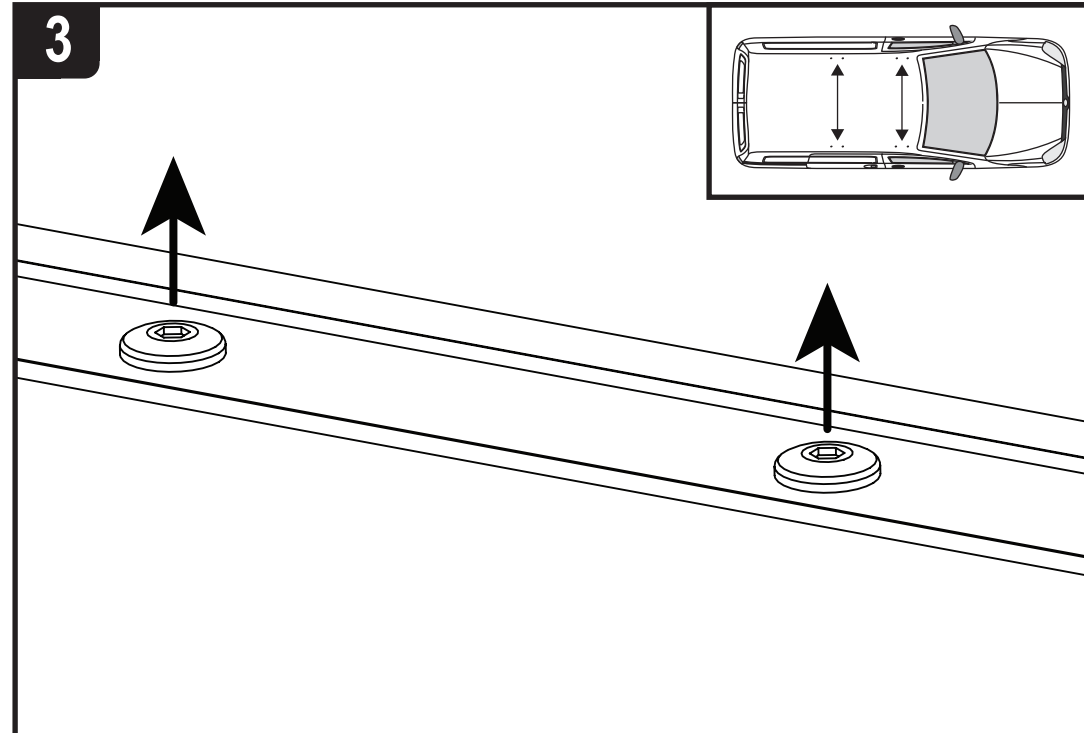

1

ME0693

ME0694

ME0695

ME0696

2

3