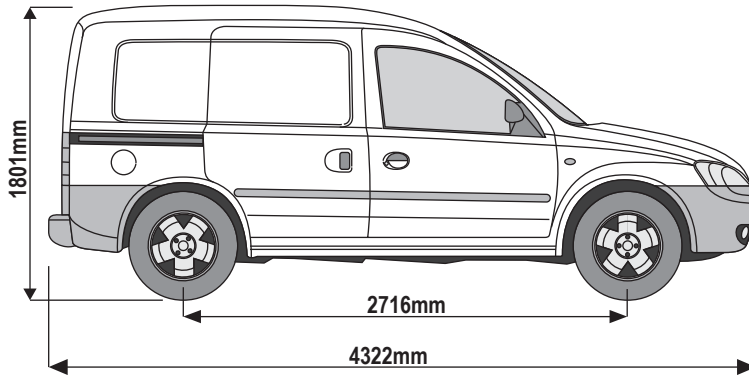

Vehicle:

Vauxhall Combo: 2001-2012
Wheel Base: Standard (L1)
Roof Height: Standard (H1)
Rear Doors: Twin / Tailgate

1

ME0693

ME0694

ME0695

ME0696

2