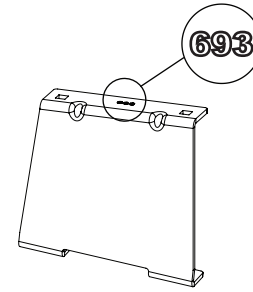

Vehicle:

Vauxhall Combo: 2001-2012
Wheel Base: Standard (L1)
Roof Height: Standard (H1)
Rear Doors: Twin / Tailgate

1

ME0693

ME0694

ME0695

ME0696

2